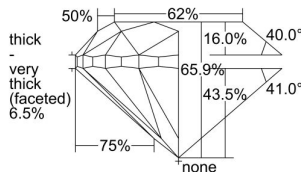

GIA®

FACSIMILE

GIA REPORT 5493423856

Verify this report at GIA.edu

GIA NATURAL DIAMOND DOSSIER®

May 21, 2024
GIA Report Number 5493423856
Shape and Cutting Style ..... Round Brilliant
Measurements ..... 4.08 - 4.11 x 2.70 mm

GRADING RESULTS

Carat Weight ..... 0.30 carat
Color Grade ..... F
Clarity Grade VS1
Cut Grade ..... Good

ADDITIONAL GRADING INFORMATION

Polish ..... Excellent
Symmetry ..... Excellent
Fluorescence ..... Faint
Clarity Characteristics ..... Crystal
Inscription(s): GIA 5493423856

PROPORTIONS

Profile to actual proportions