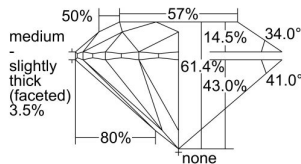

GIA®

FACSIMILE

GIA REPORT 5493428128

Verify this report at GIA.edu

GIA NATURAL DIAMOND DOSSIER®

May 22, 2024
GIA Report Number 5493428128
Shape and Cutting Style ..... Round Brilliant
Measurements ..... 4.56 - 4.59 x 2.81 mm

GRADING RESULTS

Carat Weight ..... 0.36 carat
Color Grade ..... J
Clarity Grade S11
Cut Grade ..... Excellent

ADDITIONAL GRADING INFORMATION

Polish ..... Excellent
Symmetry ..... Excellent
Fluorescence ..... None
Clarity Characteristics ..... Cloud, Feather
Inscription(s): GIA 5493428128

PROPORTIONS

Profile to actual proportions

GRADING SCALES

GIA COLOR SCALE	GIA CLARITY SCALE	GIA CUT SCALE	
D	FLAWLESS	EXCELLENT	
E	INTERNALLY FLAWLESS		
F		VVS₁	VERY GOOD
G	VVS₂		
H	VS₁	GOOD	
I	VS₂		
J	S1₁	FAIR	
K	S1₂		
L	I₁	POOR	
M	I₂		
N	I₃		
O			
P			
Q			
R			
S			
T			
U			
V			
W			
X			
Y			
Z