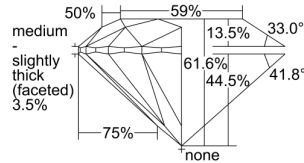

GIA®

FACSIMILE

GIA REPORT

5493434821

Verify this report at GIA.edu

GIA NATURAL DIAMOND DOSSIER®

May 23, 2024
GIA Report Number 5493434821
Shape and Cutting Style ..... Round Brilliant
Measurements ..... 4.53 - 4.55 x 2.80 mm

GRADING RESULTS

Carat Weight ..... 0.35 carat
Color Grade ..... H
Clarity Grade VS1
Cut Grade ..... Excellent

ADDITIONAL GRADING INFORMATION

Polish ..... Excellent
Symmetry ..... Excellent
Fluorescence ..... None
Clarity Characteristics ..... Crystal, Needle, Pinpoint
Inscription(s): GIA 5493434821

PROPORTIONS

Profile to actual proportions

GRADING SCALES

GIA COLOR SCALE

COLORLESS	D
	E
	F
	G
	H
	I
	J
NEAR COLORLESS	K
	L
	M
	N
	O
	P
	Q
	R
	S
	T
	U
	V
	W
	X
	Y
LIGHT	Z

GIA CLARITY SCALE

VERY VERY SLIGHTLY INCLUDED	FLAWLESS
	INTERNALLY FLAWLESS
VERY SLIGHTLY INCLUDED	VVS₁
	VVS₂
SLIGHTLY INCLUDED	VS₁
	VS₂
INCLUDED	SI₁
	SI₂
	I₁
	I₂
	I₃

GIA CUT SCALE

EXCELLENT
VERY GOOD
GOOD
FAIR
POOR