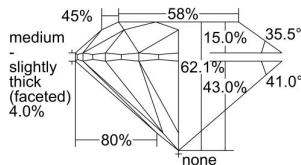

GIA®

FACSIMILE

GIA REPORT 5493437491

Verify this report at GIA.edu

GIA NATURAL DIAMOND DOSSIER®

May 23, 2024
GIA Report Number 5493437491
Shape and Cutting Style ..... Round Brilliant
Measurements ..... 4.10 - 4.13 x 2.55 mm

GRADING RESULTS

Carat Weight ..... 0.26 carat
Color Grade ..... D
Clarity Grade VS2
Cut Grade ..... Excellent

ADDITIONAL GRADING INFORMATION

Polish ..... Excellent
Symmetry ..... Excellent
Fluorescence ..... None
Clarity Characteristics ..... Feather
Inscription(s): GIA 5493437491

PROPORTIONS

Profile to actual proportions