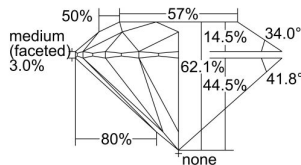

GIA®

FACSIMILE

GIA REPORT 5493437975

Verify this report at GIA.edu

GIA NATURAL DIAMOND DOSSIER®

May 22, 2024
GIA Report Number 5493437975
Shape and Cutting Style ..... Round Brilliant
Measurements ..... 5.48 - 5.51 x 3.41 mm

GRADING RESULTS

Carat Weight ..... 0.62 carat
Color Grade ..... D
Clarity Grade VS1
Cut Grade ..... Excellent

ADDITIONAL GRADING INFORMATION

Polish ..... Excellent
Symmetry ..... Excellent
Fluorescence ..... None
Clarity Characteristics ..... Crystal, Pinpoint
Inscription(s): GIA 5493437975

PROPORTIONS

Profile to actual proportions

GRADING SCALES

GIA COLOR SCALE	GIA CLARITY SCALE	GIA CUT SCALE	
D	FLAWLESS	EXCELLENT	
E	INTERNALLY FLAWLESS		
F		VVS₁	VERY GOOD
G	VVS₂		
H	VS₁	GOOD	
I	VS₂		
J	SI₁	FAIR	
K	SI₂		
L	I₁	POOR	
M	I₂		
N	I₃		
O			
P			
Q			
R			
S			
T			
U			
V			
W			
X			
Y			
Z