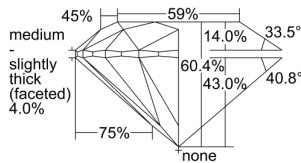

GIA®

FACSIMILE

GIA REPORT

5493438536

Verify this report at GIA.edu

GIA NATURAL DIAMOND DOSSIER®

May 23, 2024
GIA Report Number 5493438536
Shape and Cutting Style ..... Round Brilliant
Measurements ..... 4.31 - 4.34 x 2.61 mm

GRADING RESULTS

Carat Weight ..... 0.30 carat
Color Grade ..... K
Clarity Grade VS2
Cut Grade ..... Excellent

ADDITIONAL GRADING INFORMATION

Polish ..... Excellent
Symmetry ..... Excellent
Fluorescence ..... None
Clarity Characteristics ..... Cloud, Crystal
Inscription(s): GIA 5493438536

PROPORTIONS

Profile to actual proportions

GRADING SCALES

GIA COLOR SCALE	GIA CLARITY SCALE	GIA CUT SCALE	
D	FLAWLESS	EXCELLENT	
E	INTERNALLY FLAWLESS		
F		VVS₁	VERY GOOD
G	VVS₂		
H	VS₁	GOOD	
I	VS₂		
J	SI₁	FAIR	
K	SI₂		
L	I₁	POOR	
M	I₂		
N	I₃		
O			
P			
Q			
R			
S			
T			
U			
V			
W			
X			
Y			
Z