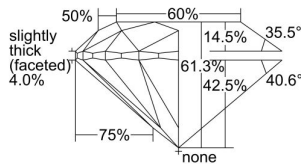

GIA®

FACSIMILE

GIA REPORT 5493444481

Verify this report at GIA.edu

GIA NATURAL DIAMOND DOSSIER®

May 23, 2024
GIA Report Number 5493444481
Shape and Cutting Style ..... Round Brilliant
Measurements ..... 5.90 - 5.93 x 3.62 mm

GRADING RESULTS

Carat Weight ..... 0.80 carat
Color Grade ..... E
Clarity Grade VS1
Cut Grade ..... Excellent

ADDITIONAL GRADING INFORMATION

Polish ..... Excellent
Symmetry ..... Excellent
Fluorescence ..... None
Clarity Characteristics ..... Feather
Inscription(s): GIA 5493444481

PROPORTIONS

Profile to actual proportions

GRADING SCALES

GIA COLOR SCALE

COLORED	D
	E
	F
	G
	H
	I
	J
NEAR COLORLESS	K
	L
Faint	M
	N
	O
	P
	Q
	R
	S
	T
	U
	V
	W
	X
	Y
Light	Z

GIA CLARITY SCALE

VERY VERY SLIGHTLY INCLUDED	FLAWLESS
	INTERNALLY FLAWLESS
VERY SLIGHTLY INCLUDED	VVS₁
	VVS₂
SLIGHTLY INCLUDED	VS₁
	VS₂
INCLUDED	SI₁
	SI₂
	I₁
	I₂
	I₃

GIA CUT SCALE

EXCELLENT
VERY GOOD
GOOD
FAIR
POOR