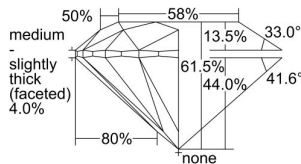

GIA®

FACSIMILE

GIA REPORT

5493453727

Verify this report at GIA.edu

GIA NATURAL DIAMOND DOSSIER®

May 27, 2024
GIA Report Number **5493453727**
Shape and Cutting Style ..... **Round Brilliant**
Measurements ..... **5.17 - 5.19 x 3.19 mm**

GRADING RESULTS

Carat Weight ..... **0.52 carat**
Color Grade ..... **G**
Clarity Grade **VS2**
Cut Grade ..... **Excellent**

ADDITIONAL GRADING INFORMATION

Polish ..... **Excellent**
Symmetry ..... **Excellent**
Fluorescence ..... **Strong Blue**
Clarity Characteristics ..... **Crystal**
Inscription(s): **GIA 5493453727**

PROPORTIONS

Profile to actual proportions

GRADING SCALES

GIA COLOR SCALE

COLORESS	D
	E
	F
	G
	H
	I
	J
NEAR COLORESS	K
	L
FAINT	M
	N
	O
	P
	R
	S
	T
	U
	V
	W
	X
	Y
LIGHT	Z

GIA CLARITY SCALE

VERY VERY SLIGHTLY INCLUDED	FLAWLESS
	INTERNALLY FLAWLESS
VERY SLIGHTLY INCLUDED	VVS₁
	VVS₂
SLIGHTLY INCLUDED	VS₁
	VS₂
INCLUDED	SI₁
	SI₂
	I₁
	I₂
	I₃

GIA CUT SCALE

EXCELLENT
VERY GOOD
GOOD
FAIR
POOR