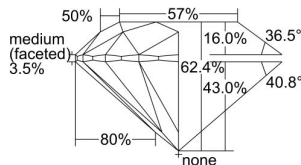

GIA®

FACSIMILE

GIA REPORT

5493456396

Verify this report at GIA.edu

GIA NATURAL DIAMOND DOSSIER®

May 24, 2024
GIA Report Number **5493456396**
Shape and Cutting Style ..... **Round Brilliant**
Measurements ..... **4.30 - 4.33 x 2.70 mm**

GRADING RESULTS

Carat Weight ..... **0.31 carat**
Color Grade ..... **E**
Clarity Grade **VVS2**
Cut Grade ..... **Excellent**

ADDITIONAL GRADING INFORMATION

Polish ..... **Excellent**
Symmetry ..... **Excellent**
Fluorescence ..... **Faint**
Clarity Characteristics..... **Needle**
Inscription(s): **GIA 5493456396**

PROPORTIONS

Profile to actual proportions

GRADING SCALES

GIA COLOR SCALE

COLORED	D
	E
	F
	G
	H
	I
	J
NEAR COLORLESS	K
	L
	M
	N
	O
	P
	Q
	R
	S
	T
	U
	V
	W
	X
	Y
	Z

GIA CLARITY SCALE

FLAWLESS	INTERNAL FLAWLESS	VERY VERY SLIGHTLY INCLUDED	VERY SLIGHTLY INCLUDED	SLIGHTLY INCLUDED	INCLUDED	
						FLAWLESS
		VVS₁	VVS₂	VS₁	VS₂	
			SI₁	SI₂	I₁	
					I₂	
					I₃	

GIA CUT SCALE

EXCELLENT
VERY GOOD
GOOD
FAIR
POOR