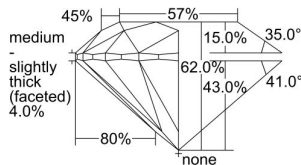

GIA®

FACSIMILE

GIA REPORT 5493457734

Verify this report at GIA.edu

GIA NATURAL DIAMOND DOSSIER®

May 27, 2024
GIA Report Number 5493457734
Shape and Cutting Style ..... Round Brilliant
Measurements ..... 5.16 - 5.20 x 3.21 mm

GRADING RESULTS

Carat Weight ..... 0.53 carat
Color Grade ..... D
Clarity Grade VS2
Cut Grade ..... Excellent

ADDITIONAL GRADING INFORMATION

Polish ..... Excellent
Symmetry ..... Excellent
Fluorescence ..... Faint
Clarity Characteristics ..... Crystal
Inscription(s): GIA 5493457734

PROPORTIONS

Profile to actual proportions

GRADING SCALES

GIA COLOR SCALE	GIA CLARITY SCALE	GIA CUT SCALE	
D	FLAWLESS	EXCELLENT	
E	INTERNALLY FLAWLESS		
F		VVS₁	VERY GOOD
G	VVS₂		
H	VS₁	GOOD	
I	VS₂		
J	SI₁	FAIR	
K	SI₂		
L	I₁	POOR	
M	I₂		
N	I₃		
O			
P			
Q			
R			
S			
T			
U			
V			
W			
X			
Y			
Z