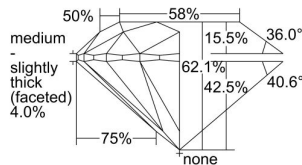

GIA®

FACSIMILE

GIA REPORT

5493463236

Verify this report at GIA.edu

GIA NATURAL DIAMOND DOSSIER®

May 30, 2024
GIA Report Number **5493463236**
Shape and Cutting Style ..... **Round Brilliant**
Measurements ..... **5.13 - 5.15 x 3.19 mm**

GRADING RESULTS

Carat Weight ..... **0.52 carat**
Color Grade ..... **G**
Clarity Grade **VS1**
Cut Grade ..... **Excellent**

ADDITIONAL GRADING INFORMATION

Polish ..... **Excellent**
Symmetry ..... **Excellent**
Fluorescence ..... **Faint**
Clarity Characteristics..... **Needle, Feather, Cloud, Pinpoint**
Inscription(s): **GIA 5493463236**

PROPORTIONS

Profile to actual proportions

GRADING SCALES

GIA COLOR SCALE	GIA CLARITY SCALE	GIA CUT SCALE	
D	FLAWLESS	EXCELLENT	
E	INTERNALLY FLAWLESS		
F		VVS₁	VERY GOOD
G	VVS₂		
H	VS₁	GOOD	
I	VS₂		
J	SI₁	FAIR	
K	SI₂		
L	I₁	POOR	
M			
N			
O	I₂		
P			
Q	I₃		
R			
S			
T			
U			
V			
W			
X			
Y			
Z