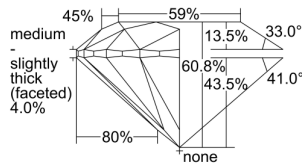

GIA®

FACSIMILE

GIA REPORT

5493465916

Verify this report at GIA.edu

GIA NATURAL DIAMOND DOSSIER®

May 27, 2024
GIA Report Number 5493465916
Shape and Cutting Style ..... Round Brilliant
Measurements ..... 4.30 - 4.33 x 2.62 mm

GRADING RESULTS

Carat Weight ..... 0.30 carat
Color Grade I
Clarity Grade S11
Cut Grade ..... Excellent

ADDITIONAL GRADING INFORMATION

Polish ..... Excellent
Symmetry ..... Excellent
Fluorescence ..... None
Clarity Characteristics ..... Crystal, Feather, Cloud
Inscription(s): GIA 5493465916

PROPORTIONS

GRADING SCALES

GIA COLOR SCALE	GIA CLARITY SCALE	GIA CUT SCALE	
D	FLAWLESS	EXCELLENT	
E	INTERNALLY FLAWLESS		
F		VVS₁	VERY GOOD
G	VVS₂		
H	VS₁	GOOD	
I	VS₂		
J	S1₁	FAIR	
K	S1₂		
L	I₁	POOR	
M	I₂		
N	I₃		
O			
P			
Q			
R			
S			
T			
U			
V			
W			
X			
Y			
Z