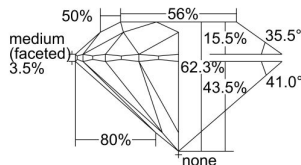

GIA®

FACSIMILE

GIA REPORT 5493474754

Verify this report at GIA.edu

GIA NATURAL DIAMOND DOSSIER®

May 27, 2024
GIA Report Number 5493474754
Shape and Cutting Style ..... Round Brilliant
Measurements ..... 4.45 - 4.47 x 2.78 mm

GRADING RESULTS

Carat Weight ..... 0.34 carat
Color Grade ..... D
Clarity Grade VS2
Cut Grade ..... Excellent

ADDITIONAL GRADING INFORMATION

Polish ..... Excellent
Symmetry ..... Excellent
Fluorescence ..... Faint
Clarity Characteristics ..... Crystal
Inscription(s): GIA 5493474754

PROPORTIONS

Profile to actual proportions

GRADING SCALES

GIA COLOR SCALE	GIA CLARITY SCALE	GIA CUT SCALE	
D	FLAWLESS	EXCELLENT	
E	INTERNALLY FLAWLESS		
F		VVS₁	VERY GOOD
G	VVS₂		
H	VS₁	GOOD	
I	VS₂		
J	SI₁	FAIR	
K	SI₂		
L	I₁	POOR	
M	I₂		
N	I₃		
O			
P			
Q			
R			
S			
T			
U			
V			
W			
X			
Y			
Z