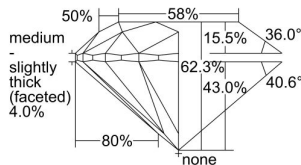

GIA®

FACSIMILE

GIA REPORT 5493513573

Verify this report at GIA.edu

GIA NATURAL DIAMOND DOSSIER®

May 30, 2024
GIA Report Number 5493513573
Shape and Cutting Style ..... Round Brilliant
Measurements ..... 5.80 - 5.83 x 3.62 mm

GRADING RESULTS

Carat Weight ..... 0.77 carat
Color Grade I
Clarity Grade VS2
Cut Grade ..... Excellent

ADDITIONAL GRADING INFORMATION

Polish ..... Excellent
Symmetry ..... Excellent
Fluorescence ..... None
Clarity Characteristics ..... Crystal, Cloud
Inscription(s): GIA 5493513573

PROPORTIONS

Profile to actual proportions

GRADING SCALES

GIA COLOR SCALE	GIA CLARITY SCALE	GIA CUT SCALE	
D	FLAWLESS	EXCELLENT	
E	INTERNALLY FLAWLESS		
F		VVS₁	VERY GOOD
G	VVS₂		
H	VS₁	GOOD	
I	VS₂		
J	SI₁	FAIR	
K	SI₂		
L	I₁	POOR	
M	I₂		
N	I₃		
O			
P			
Q			
R			
S			
T			
U			
V			
W			
X			
Y			
Z