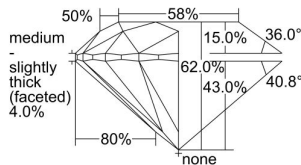

GIA®

FACSIMILE

GIA REPORT 5493543824

Verify this report at GIA.edu

GIA NATURAL DIAMOND DOSSIER®

June 03, 2024
GIA Report Number 5493543824
Shape and Cutting Style ..... Round Brilliant
Measurements ..... 5.11 - 5.14 x 3.18 mm

GRADING RESULTS

Carat Weight ..... 0.51 carat
Color Grade ..... E
Clarity Grade VVS1
Cut Grade ..... Excellent

ADDITIONAL GRADING INFORMATION

Polish ..... Excellent
Symmetry ..... Excellent
Fluorescence ..... None
Clarity Characteristics ..... Pinpoint
Inscription(s): GIA 5493543824

PROPORTIONS

Profile to actual proportions

GRADING SCALES

GIA COLOR SCALE	GIA CLARITY SCALE	GIA CUT SCALE	
D	FLAWLESS	EXCELLENT	
E	INTERNALLY FLAWLESS		
F		VVS₁	VERY GOOD
G	VVS₂		
H	VS₁	GOOD	
I	VS₂		
J	SI₁	FAIR	
K	SI₂		
L	I₁	POOR	
M	I₂		
N	I₃		
O			
P			
Q			
R			
S			
T			
U			
V			
W			
X			
Y			
Z