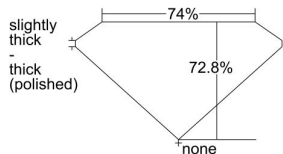

GIA®

FACSIMILE

GIA REPORT 5493557358

Verify this report at GIA.edu

GIA NATURAL DIAMOND DOSSIER®

June 11, 2024
GIA Report Number 5493557358
Shape and Cutting Style ..... Square Modified Brilliant
Measurements ..... 4.72 x 4.62 x 3.36 mm

GRADING RESULTS

Carat Weight ..... 0.60 carat
Color Grade ..... E
Clarity Grade VS2

ADDITIONAL GRADING INFORMATION

Polish ..... Excellent
Symmetry ..... Very Good
Fluorescence ..... None
Clarity Characteristics ..... Feather
Inscription(s): GIA 5493557358

PROPORTIONS

Profile not to actual proportions

GRADING SCALES

GIA COLOR SCALE		GIA CLARITY SCALE			
COLORLESS	D	VERY VERY SLIGHTLY INCLUDED	FLAWLESS		
	E		INTERNALLY FLAWLESS		
	F	VERY SLIGHTLY INCLUDED	VVS₁		
	G		VVS₂		
	H		VS₁		
	NEAR COLORLESS	I	SLIGHTLY INCLUDED	VS₂	
		J		SI₁	
		FAINT	K	INCLUDED	SI₂
			L		I₁
			M		I₂
VERY LIGHT	N	LIGHT	I₃		
	O				
	P				
	Q				
	R