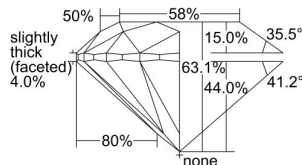

GIA®

FACSIMILE

GIA REPORT

5493568251

Verify this report at GIA.edu

GIA NATURAL DIAMOND DOSSIER®

June 05, 2024
GIA Report Number 5493568251
Shape and Cutting Style ..... Round Brilliant
Measurements ..... 6.09 - 6.14 x 3.86 mm

GRADING RESULTS

Carat Weight ..... 0.90 carat
Color Grade ..... H
Clarity Grade VS1
Cut Grade ..... Excellent

ADDITIONAL GRADING INFORMATION

Polish ..... Excellent
Symmetry ..... Excellent
Fluorescence ..... None
Clarity Characteristics..... Crystal, Cloud, Needle, Pinpoint
Inscription(s): GIA 5493568251

PROPORTIONS

Profile to actual proportions