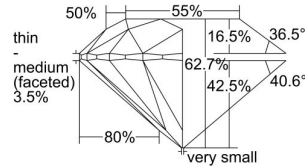

GIA®

FACSIMILE

GIA REPORT 5493588447

Verify this report at GIA.edu

GIA NATURAL DIAMOND DOSSIER®

June 07, 2024
GIA Report Number 5493588447
Shape and Cutting Style ..... Round Brilliant
Measurements ..... 4.90 - 4.93 x 3.08 mm

GRADING RESULTS

Carat Weight ..... 0.46 carat
Color Grade ..... K
Clarity Grade VS1
Cut Grade ..... Excellent

ADDITIONAL GRADING INFORMATION

Polish ..... Excellent
Symmetry ..... Excellent
Fluorescence ..... Strong Blue
Clarity Characteristics ..... Crystal, Needle
Inscription(s): GIA 5493588447

PROPORTIONS

Profile to actual proportions