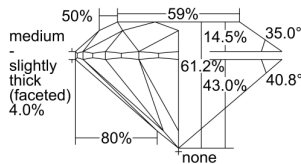

GIA®

FACSIMILE

GIA REPORT 5493597556

Verify this report at GIA.edu

GIA NATURAL DIAMOND DOSSIER®

June 10, 2024
GIA Report Number 5493597556
Shape and Cutting Style ..... Round Brilliant
Measurements ..... 4.72 - 4.74 x 2.89 mm

GRADING RESULTS

Carat Weight ..... 0.40 carat
Color Grade ..... D
Clarity Grade S11
Cut Grade ..... Excellent

ADDITIONAL GRADING INFORMATION

Polish ..... Excellent
Symmetry ..... Excellent
Fluorescence ..... None
Clarity Characteristics ..... Crystal, Feather
Inscription(s): GIA 5493597556

PROPORTIONS

Profile to actual proportions

GRADING SCALES

GIA COLOR SCALE

COLORLESS	D
	E
	F
	G
	H
	I
	J
NEAR COLORLESS	K
	L
	M
	N
	O
	P
	Q
	R
	S
	T
	U
	V
	W
	X
	Y
LIGHT	Z

GIA CLARITY SCALE

FLAWLESS	VERY VERY SLIGHTLY INCLUDED	VVS₁	VVS₂	VS₁	VS₂	SI₁	SI₂	I₁	I₂	I₃	
											VERY SLIGHTLY INCLUDED
INTERNALLY FLAWLESS											

GIA CUT SCALE

EXCELLENT
VERY GOOD
GOOD
FAIR
POOR