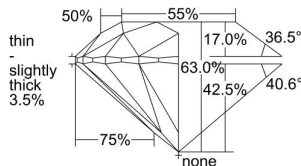

GIA®

FACSIMILE

GIA REPORT 5493597856

Verify this report at gia.edu

GIA NATURAL DIAMOND DOSSIER®

June 07, 2024
GIA Report Number 5493597856
Shape and Cutting Style ..... Round Brilliant
Measurements ..... 5.36 - 5.37 x 3.38 mm

GRADING RESULTS

Carat Weight ..... 0.60 carat
Color Grade ..... F
Clarity Grade SI2
Cut Grade ..... Excellent

ADDITIONAL GRADING INFORMATION

Polish ..... Excellent
Symmetry ..... Very Good
Fluorescence ..... None
Clarity Characteristics..... Cloud, Crystal, Feather
Inscription(s): GIA 5493597856

PROPORTIONS

Profile to actual proportions

GRADING SCALES

GIA
COLOR
SCALE

COLORED	D
	E
	F
	G
	H
	I
	J
NEAR COLORLESS	K
	L
FAIN	M
	N
	O
	P
VERY LIGHT	Q
	R
	S
	T
	U
	V
LIGHT	W
	X
	Y
	Z

GIA
CLARITY
SCALE

VERY VERY SLIGHTLY INCLUDED	FLAWLESS
	INTERNALLY FLAWLESS
VERY SLIGHTLY INCLUDED	VVS₁
	VVS₂
SLIGHTLY INCLUDED	VS₁
	VS₂
INCLUDED	SI₁
	SI₂
	I₁
	I₂
	I₃

GIA
CUT
SCALE

EXCELLENT
VERY GOOD
GOOD
FAIR
POOR