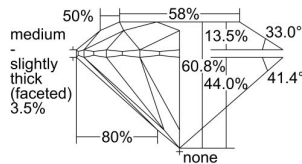

GIA®

FACSIMILE

GIA REPORT

5493599784

Verify this report at GIA.edu

GIA NATURAL DIAMOND DOSSIER®

June 07, 2024
GIA Report Number 5493599784
Shape and Cutting Style ..... Round Brilliant
Measurements ..... 4.33 - 4.36 x 2.64 mm

GRADING RESULTS

Carat Weight ..... 0.30 carat
Color Grade I
Clarity Grade S11
Cut Grade ..... Excellent

ADDITIONAL GRADING INFORMATION

Polish ..... Excellent
Symmetry ..... Excellent
Fluorescence ..... None
Clarity Characteristics ..... Crystal, Feather
Inscription(s): GIA 5493599784

PROPORTIONS

GRADING SCALES

GIA COLOR SCALE

COLORED	D
	E
	F
	G
	H
	I
	J
NEAR COLORLESS	K
	L
	M
	N
	O
	P
	Q
	R
	S
	T
	U
	V
	W
	X
	Y
	Z

GIA CLARITY SCALE

GIA CUT SCALE

EXCELLENT
VERY GOOD
GOOD
FAIR
POOR