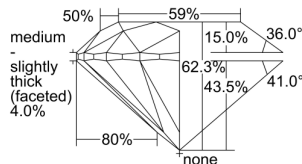

GIA®

FACSIMILE

GIA REPORT

5493600751

Verify this report at GIA.edu

GIA NATURAL DIAMOND DOSSIER®

June 10, 2024
GIA Report Number 5493600751
Shape and Cutting Style ..... Round Brilliant
Measurements ..... 6.27 - 6.31 x 3.92 mm

GRADING RESULTS

Carat Weight ..... 0.97 carat
Color Grade ..... K, Faint Brown
Clarity Grade VS2
Cut Grade ..... Excellent

ADDITIONAL GRADING INFORMATION

Polish ..... Excellent
Symmetry ..... Excellent
Fluorescence ..... None
Clarity Characteristics ..... Crystal
Inscription(s): GIA 5493600751

PROPORTIONS

Profile to actual proportions

GRADING SCALES

GIA COLOR SCALE

COLORED	D
	E
	F
	G
	H
	I
	J
NEAR COLORLESS	K
	L
	M
FAIN	N
	O
	P
	Q
VERY LIGHT	R
	S
	T
	U
	V
	W
	X
	Y
LIGHT	Z

GIA CLARITY SCALE

FLAWLESS	VERY VERY SLIGHTLY INCLUDED	VS₁	VS₂	VS₁	VS₂	SI₁	SI₂	I₁	I₂	I₃	
											FLAWLESS
INTERNALLY FLAWLESS	VERY SLIGHTLY INCLUDED										

GIA CUT SCALE

EXCELLENT
VERY GOOD
GOOD
FAIR
POOR