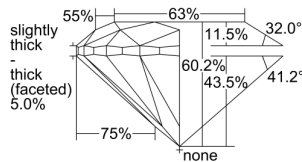

GIA®

FACSIMILE

GIA REPORT

5493604756

Verify this report at GIA.edu

GIA NATURAL DIAMOND DOSSIER®

June 10, 2024
GIA Report Number **5493604756**
Shape and Cutting Style ..... **Round Brilliant**
Measurements ..... **4.72 - 4.74 x 2.85 mm**

GRADING RESULTS

Carat Weight ..... **0.40 carat**
Color Grade ..... **G**
Clarity Grade **S11**
Cut Grade ..... **Very Good**

ADDITIONAL GRADING INFORMATION

Polish ..... **Excellent**
Symmetry ..... **Excellent**
Fluorescence ..... **None**
Clarity Characteristics ..... **Feather**
Inscription(s): **GIA 5493604756**

PROPORTIONS

Profile to actual proportions

GRADING SCALES

GIA COLOR SCALE	GIA CLARITY SCALE	GIA CUT SCALE	
D	FLAWLESS	EXCELLENT	
E	INTERNALLY FLAWLESS		
F		VVS₁	VERY GOOD
G	VVS₂		
H	VS₁	GOOD	
I	VS₂		
J	S1₁	FAIR	
K	S1₂		
L	I₁	POOR	
M	I₂		
N	I₃		
O			
P			
Q			
R			
S			
T			
U			
V			
W			
X			
Y			
Z