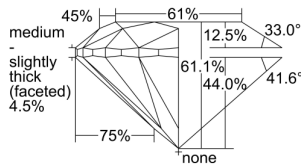

GIA®

FACSIMILE

GIA REPORT 5493609866

Verify this report at GIA.edu

GIA NATURAL DIAMOND DOSSIER®

June 10, 2024
GIA Report Number 5493609866
Shape and Cutting Style ..... Round Brilliant
Measurements ..... 4.51 - 4.54 x 2.77 mm

GRADING RESULTS

Carat Weight ..... 0.35 carat
Color Grade ..... E
Clarity Grade VS1
Cut Grade ..... Excellent

ADDITIONAL GRADING INFORMATION

Polish ..... Excellent
Symmetry ..... Excellent
Fluorescence ..... None
Clarity Characteristics ..... Feather, Pinpoint, Cloud
Inspection(s): GIA 5493609866

PROPORTIONS

Profile to actual proportions

GRADING SCALES

GIA COLOR SCALE	GIA CLARITY SCALE	GIA CUT SCALE
D	FLAWLESS	EXCELLENT
E	FLAWLESS	
F	INTERNALLY FLAWLESS	VERY GOOD
G	FLAWLESS	
H	VVS₁	GOOD
I	VVS₂	
J	VS₁	FAIR
K	VS₂	
L	SI₁	POOR
M	SI₂	
N	I₁	
O	I₂	
P	I₃	
Q		
R		
S		
T		
U		
V		
W		
X		
Y		
Z