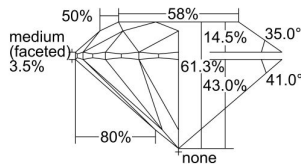

GIA®

FACSIMILE

GIA REPORT

5493617857

Verify this report at GIA.edu

GIA NATURAL DIAMOND DOSSIER®

June 11, 2024
GIA Report Number 5493617857
Shape and Cutting Style ..... Round Brilliant
Measurements ..... 5.25 - 5.29 x 3.23 mm

GRADING RESULTS

Carat Weight ..... 0.55 carat
Color Grade ..... G
Clarity Grade ..... Internally Flawless
Cut Grade ..... Excellent

ADDITIONAL GRADING INFORMATION

Polish ..... Excellent
Symmetry ..... Excellent
Fluorescence ..... Strong Blue
Clarity Characteristics ..... Minor Details of Polish
Inscription(s): GIA 5493617857

PROPORTIONS

Profile to actual proportions

GRADING SCALES

GIA COLOR SCALE

COLORLESS	D
	E
	F
	G
	H
	I
	J
NEAR COLORLESS	K
	L
	M
	N
	O
	P
	Q
	R
	S
	T
	U
	V
	W
	X
	Y
LIGHT	Z

GIA CLARITY SCALE

VERY VERY SLIGHTLY INCLUDED	FLAWLESS
	INTERNALLY FLAWLESS
VERY SLIGHTLY INCLUDED	VVS₁
	VVS₂
SLIGHTLY INCLUDED	VS₁
	VS₂
INCLUDED	SI₁
	SI₂
	I₁
	I₂
	I₃

GIA CUT SCALE

EXCELLENT
VERY GOOD
GOOD
FAIR
POOR