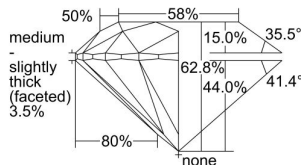

GIA®

FACSIMILE

GIA REPORT 5493621672

Verify this report at GIA.edu

GIA NATURAL DIAMOND DOSSIER®

June 10, 2024
GIA Report Number 5493621672
Shape and Cutting Style ..... Round Brilliant
Measurements ..... 5.37 - 5.40 x 3.38 mm

GRADING RESULTS

Carat Weight ..... 0.60 carat
Color Grade ..... D
Clarity Grade VS1
Cut Grade ..... Excellent

ADDITIONAL GRADING INFORMATION

Polish ..... Excellent
Symmetry ..... Excellent
Fluorescence ..... None
Clarity Characteristics..... Crystal, Needle
Inscription(s): GIA 5493621672

PROPORTIONS

Profile to actual proportions

GRADING SCALES

GIA COLOR SCALE

COLORLESS	D
	E
	F
	G
	H
	I
	J
NEAR COLORLESS	K
	L
Faint	M
	N
	O
	P
Very Light	Q
	R
	S
	T
	U
	V
Light	W
	X
	Y
	Z

GIA CLARITY SCALE

FLAWLESS	VERY VERY SLIGHTLY INCLUDED	VVS₁	VVS₂	VS₁	VS₂	SLIGHTLY INCLUDED	SI₁	SI₂	I₁	I₂	I₃	
												VERY SLIGHTLY INCLUDED

GIA CUT SCALE

EXCELLENT
VERY GOOD
GOOD
FAIR
POOR