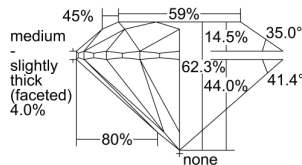

GIA®

FACSIMILE

GIA REPORT

5493623623

Verify this report at GIA.edu

GIA NATURAL DIAMOND DOSSIER®

June 11, 2024
GIA Report Number **5493623623**
Shape and Cutting Style ..... **Round Brilliant**
Measurements ..... **5.05 - 5.09 x 3.16 mm**

GRADING RESULTS

Carat Weight ..... **0.50 carat**
Color Grade ..... **E**
Clarity Grade **S12**
Cut Grade ..... **Excellent**

ADDITIONAL GRADING INFORMATION

Polish ..... **Excellent**
Symmetry ..... **Excellent**
Fluorescence ..... **None**
Clarity Characteristics ..... **Feather, Crystal**
Inscription(s): **GIA 5493623623**

PROPORTIONS

Profile to actual proportions

GRADING SCALES

GIA COLOR SCALE	GIA CLARITY SCALE	GIA CUT SCALE
D	FLAWLESS	EXCELLENT
E	FLAWLESS	
F	INTERNALLY FLAWLESS	VERY GOOD
G	FLAWLESS	
H	VVS₁	GOOD
I	VVS₂	
J	VS₁	FAIR
K	VS₂	
L	S1₁	POOR
M	S1₂	
N	I₁	
O	I₂	
P	I₃	
Q		
R		
S		
T		
U		
V		
W		
X		
Y		
Z