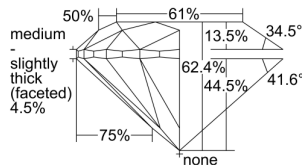

GIA®

FACSIMILE

GIA REPORT

5493643476

Verify this report at GIA.edu

GIA NATURAL DIAMOND DOSSIER®

June 12, 2024
GIA Report Number **5493643476**
Shape and Cutting Style ..... **Round Brilliant**
Measurements ..... **5.09 - 5.12 x 3.19 mm**

GRADING RESULTS

Carat Weight ..... **0.52 carat**
Color Grade ..... **J**
Clarity Grade **VS1**
Cut Grade ..... **Excellent**

ADDITIONAL GRADING INFORMATION

Polish ..... **Excellent**
Symmetry ..... **Excellent**
Fluorescence ..... **Medium Blue**
Clarity Characteristics..... **Feather, Pinpoint, Needle**
Inscription(s): **GIA 5493643476**

PROPORTIONS

Profile to actual proportions

GRADING SCALES

GIA COLOR SCALE	GIA CLARITY SCALE	GIA CUT SCALE	
D	FLAWLESS	EXCELLENT	
E	INTERNALLY FLAWLESS		
F		VVS₁	VERY GOOD
G	VVS₂		
H	VS₁	GOOD	
I	VS₂		
J	SI₁	FAIR	
K	SI₂		
L	I₁	POOR	
M	I₂		
N	I₃		
O			
P			
Q			
R			
S			
T			
U			
V			
W			
X			
Y			
Z