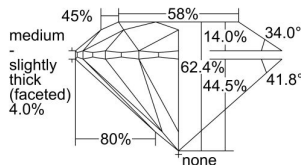

GIA®

FACSIMILE

GIA REPORT

5493644675

Verify this report at GIA.edu

GIA NATURAL DIAMOND DOSSIER®

June 13, 2024
GIA Report Number 5493644675
Shape and Cutting Style ..... Round Brilliant
Measurements ..... 5.29 - 5.33 x 3.31 mm

GRADING RESULTS

Carat Weight ..... 0.57 carat
Color Grade ..... D
Clarity Grade VS1
Cut Grade ..... Excellent

ADDITIONAL GRADING INFORMATION

Polish ..... Excellent
Symmetry ..... Excellent
Fluorescence ..... Medium Blue
Clarity Characteristics ..... Crystal, Feather, Cloud
Inscription(s): GIA 5493644675

PROPORTIONS

Profile to actual proportions

GRADING SCALES

GIA COLOR SCALE

COLORESS	D
	E
	F
	G
	H
	I
	J
NEAR COLORESS	K
	L
FANIT	M
	N
	O
	P
	Q
VERY LIGHT	R
	S
	T
	U
	V
	W
	X
	Y
LIGHT	Z

GIA CLARITY SCALE

VERY VERY SLIGHTLY INCLUDED	FLAWLESS
	INTERNALLY FLAWLESS
VERY SLIGHTLY INCLUDED	VVS₁
	VVS₂
SLIGHTLY INCLUDED	VS₁
	VS₂
INCLUDED	SI₁
	SI₂
	I₁
	I₂
	I₃

GIA CUT SCALE

EXCELLENT
VERY GOOD
GOOD
FAIR
POOR