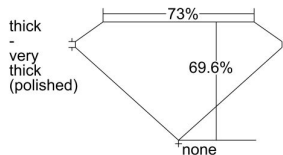

GIA®

FACSIMILE

GIA REPORT 5493675674

Verify this report at GIA.edu

GIA NATURAL DIAMOND DOSSIER®

June 17, 2024
GIA Report Number 5493675674
Shape and Cutting Style ..... Rectangular Step Cut
Measurements ..... 6.45 x 3.59 x 2.50 mm

GRADING RESULTS

Carat Weight ..... 0.60 carat
Color Grade ..... E
Clarity Grade VS1

ADDITIONAL GRADING INFORMATION

Polish ..... Excellent
Symmetry ..... Excellent
Fluorescence ..... None
Clarity Characteristics ..... Crystal, Cloud, Pinpoint
Inscription(s): GIA 5493675674

PROPORTIONS

Profile not to actual proportions

GRADING SCALES

GIA COLOR SCALE		GIA CLARITY SCALE			
COLORLESS	D	VERY VERY SLIGHTLY INCLUDED	FLAWLESS		
	E		INTERNALLY FLAWLESS		
	F		VVS₁		
	NEAR COLORLESS	G	VERY SLIGHTLY INCLUDED	VVS₂	
		H		VS₁	
		FAINT	I	SLIGHTLY INCLUDED	VS₂
			J		SI₁
			K		SI₂
	LIGHT	L	INCLUDED	I₁	
		M		I₂	
N		I₃			
O					
P					
Q					
R					
S					
T					
U					
V					
W					
X					
Y					
Z