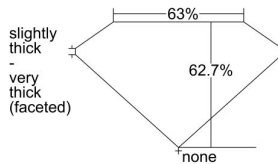

GIA®

FACSIMILE

GIA REPORT 5493716842

Verify this report at GIA.edu

GIA NATURAL DIAMOND DOSSIER®

June 20, 2024
GIA Report Number 5493716842
Shape and Cutting Style ..... Pear Brilliant
Measurements ..... 7.74 x 4.92 x 3.08 mm

GRADING RESULTS

Carat Weight ..... 0.70 carat
Color Grade ..... F
Clarity Grade SI2

ADDITIONAL GRADING INFORMATION

Polish ..... Excellent
Symmetry ..... Very Good
Fluorescence ..... None
Clarity Characteristics ..... Feather, Crystal
Inscription(s): GIA 5493716842

PROPORTIONS

Profile not to actual proportions

GRADING SCALES

GIA COLOR SCALE		GIA CLARITY SCALE			
COLORLESS	D	VERY VERY SLIGHTLY INCLUDED	FLAWLESS		
	E		INTERNALLY FLAWLESS		
	F	VERY SLIGHTLY INCLUDED	VVS₁		
	G		VVS₂		
	H		VS₁		
	NEAR COLORLESS	I	SLIGHTLY INCLUDED	VS₂	
		J		SI₁	
		FAINT	K	INCLUDED	SI₂
			L		I₁
			M		I₂
VERT LIGHT	N	LIGHT	I₃		
	O				
	P				
	Q				
	R