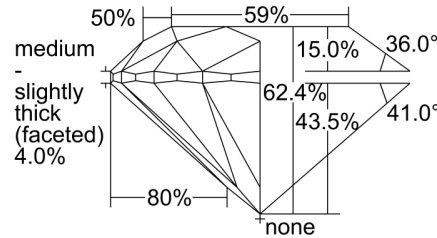

GIA NATURAL DIAMOND GRADING REPORT

June 24, 2024
GIA Report Number 5493718663
Shape and Cutting Style ..... Round Brilliant
Measurements ..... 6.37 - 6.39 x 3.98 mm

GRADING RESULTS

Carat Weight ..... 1.01 carat
Color Grade I
Clarity Grade SI2
Cut Grade ..... Excellent

ADDITIONAL GRADING INFORMATION

Polish ..... Excellent
Symmetry ..... Excellent
Fluorescence ..... None
Inscription(s): GIA 5493718663
Comments: Additional clouds are not shown.

PROPORTIONS

Profile to actual proportions