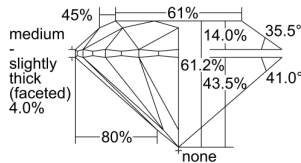

GIA®

FACSIMILE

GIA REPORT 5493722298

Verify this report at GIA.edu

GIA NATURAL DIAMOND DOSSIER®

July 18, 2024
GIA Report Number 5493722298
Shape and Cutting Style ..... Round Brilliant
Measurements ..... 4.43 - 4.45 x 2.72 mm

GRADING RESULTS

Carat Weight ..... 0.33 carat
Color Grade ..... D
Clarity Grade VVS2
Cut Grade ..... Excellent

ADDITIONAL GRADING INFORMATION

Polish ..... Excellent
Symmetry ..... Excellent
Fluorescence ..... Medium Blue
Clarity Characteristics ..... Pinpoint
Inscription(s): GIA 5493722298

PROPORTIONS

Profile to actual proportions

GRADING SCALES

GIA COLOR SCALE	GIA CLARITY SCALE	GIA CUT SCALE	
D	FLAWLESS	EXCELLENT	
E	INTERNALLY FLAWLESS		
F		VVS₁	VERY GOOD
G	VVS₂		
H	VS₁	GOOD	
I	VS₂		
J	SI₁	FAIR	
K	SI₂		
L	I₁	POOR	
M	I₂		
N	I₃		
O			
P			
Q			
R			
S			
T			
U			
V			
W			
X			
Y			
Z