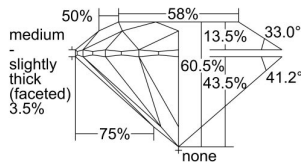

GIA®

FACSIMILE

GIA REPORT 5493725114

Verify this report at GIA.edu

GIA NATURAL DIAMOND DOSSIER®

June 22, 2024
GIA Report Number 5493725114
Shape and Cutting Style ..... Round Brilliant
Measurements ..... 6.36 - 6.38 x 3.85 mm

GRADING RESULTS

Carat Weight ..... 0.95 carat
Color Grade ..... D
Clarity Grade VVS1
Cut Grade ..... Excellent

ADDITIONAL GRADING INFORMATION

Polish ..... Excellent
Symmetry ..... Excellent
Fluorescence ..... Medium Blue
Clarity Characteristics ..... Pinpoint, Surface Graining
Inscription(s): GIA 5493725114

PROPORTIONS

Profile to actual proportions

GRADING SCALES

GIA COLOR SCALE	GIA CLARITY SCALE	GIA CUT SCALE
D	FLAWLESS	EXCELLENT
E	FLAWLESS	
F	INTERNALLY FLAWLESS	VERY GOOD
G	FLAWLESS	
H	VVS₁	GOOD
I	VVS₂	
J	VS₁	FAIR
K	VS₂	
L	SI₁	POOR
M	SI₂	
N	I₁	
O	I₂	
P	I₃	
Q		
R		
S		
T		
U		
V		
W		
X		
Y		
Z