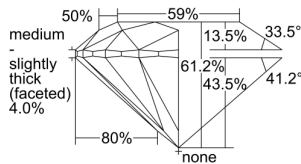

GIA®

FACSIMILE

GIA REPORT 5493725871

Verify this report at GIA.edu

GIA NATURAL DIAMOND DOSSIER®

June 24, 2024
GIA Report Number 5493725871
Shape and Cutting Style ..... Round Brilliant
Measurements ..... 4.30 - 4.32 x 2.64 mm

GRADING RESULTS

Carat Weight ..... 0.30 carat
Color Grade ..... E
Clarity Grade VS1
Cut Grade ..... Excellent

ADDITIONAL GRADING INFORMATION

Polish ..... Excellent
Symmetry ..... Excellent
Fluorescence ..... Medium Blue
Clarity Characteristics ..... Crystal, Cloud, Pinpoint
Inscription(s): GIA 5493725871

PROPORTIONS

Profile to actual proportions

GRADING SCALES

GIA COLOR SCALE	GIA CLARITY SCALE	GIA CUT SCALE	
D	FLAWLESS	EXCELLENT	
E	INTERNALLY FLAWLESS		
F		VVS₁	VERY GOOD
G	VVS₂		
H	VS₁	GOOD	
I	VS₂		
J	SI₁	FAIR	
K	SI₂		
L	I₁	POOR	
M			
N			
O	I₂		
P			
Q			
R	I₃		
S			
T			
U			
V			
W			
X			
Y			
Z