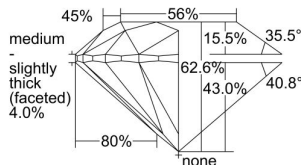

GIA®

FACSIMILE

GIA REPORT 5493726337

Verify this report at GIA.edu

GIA NATURAL DIAMOND DOSSIER®

June 22, 2024
GIA Report Number 5493726337
Shape and Cutting Style ..... Round Brilliant
Measurements ..... 4.42 - 4.45 x 2.78 mm

GRADING RESULTS

Carat Weight ..... 0.33 carat
Color Grade ..... F
Clarity Grade S11
Cut Grade ..... Excellent

ADDITIONAL GRADING INFORMATION

Polish ..... Excellent
Symmetry ..... Excellent
Fluorescence ..... None
Clarity Characteristics ..... Crystal, Cloud
Inscription(s): GIA 5493726337

PROPORTIONS

Profile to actual proportions