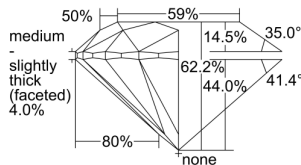

GIA®

FACSIMILE

GIA REPORT 5493727949

Verify this report at GIA.edu

GIA NATURAL DIAMOND DOSSIER®

June 24, 2024
GIA Report Number 5493727949
Shape and Cutting Style ..... Round Brilliant
Measurements ..... 5.08 - 5.10 x 3.17 mm

GRADING RESULTS

Carat Weight ..... 0.50 carat
Color Grade ..... F
Clarity Grade VS2
Cut Grade ..... Excellent

ADDITIONAL GRADING INFORMATION

Polish ..... Excellent
Symmetry ..... Excellent
Fluorescence ..... Medium Blue
Clarity Characteristics ..... Crystal
Inscription(s): GIA 5493727949

PROPORTIONS

Profile to actual proportions

GRADING SCALES

GIA COLOR SCALE	GIA CLARITY SCALE	GIA CUT SCALE	
D	FLAWLESS	EXCELLENT	
E	INTERNALLY FLAWLESS		
F		VVS₁	VERY GOOD
G	VVS₂		
H	VS₁	GOOD	
I	VS₂		
J	SI₁	FAIR	
K	SI₂		
L	I₁	POOR	
M	I₂		
N	I₃		
O			
P			
Q			
R			
S			
T			
U			
V			
W			
X			
Y			
Z