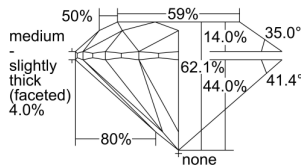

GIA®

FACSIMILE

GIA REPORT 5493732859

Verify this report at GIA.edu

GIA NATURAL DIAMOND DOSSIER®

June 24, 2024
GIA Report Number **5493732859**
Shape and Cutting Style ..... **Round Brilliant**
Measurements ..... **5.65 - 5.69 x 3.52 mm**

GRADING RESULTS

Carat Weight ..... **0.70 carat**
Color Grade ..... **D**
Clarity Grade **S12**
Cut Grade ..... **Excellent**

ADDITIONAL GRADING INFORMATION

Polish ..... **Excellent**
Symmetry ..... **Excellent**
Fluorescence ..... **Faint**
Clarity Characteristics..... **Cloud, Feather**
Inscription(s): **GIA 5493732859**

PROPORTIONS

Profile to actual proportions

GRADING SCALES

GIA COLOR SCALE	GIA CLARITY SCALE	GIA CUT SCALE	
D	FLAWLESS	EXCELLENT	
E	INTERNALLY FLAWLESS		
F		VVS₁	VERY GOOD
G	VVS₂		
H	VS₁	GOOD	
I	VS₂		
J	S1₁	FAIR	
K	S1₂		
L	I₁	POOR	
M	I₂		
N	I₃		
O			
P			
Q			
R			
S			
T			
U			
V			
W			
X			
Y			
Z