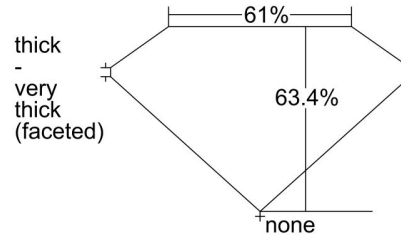

GIA NATURAL DIAMOND GRADING REPORT

June 27, 2024  
 GIA Report Number ..... 5493735887  
 Shape and Cutting Style ..... Oval Brilliant  
 Measurements ..... 8.45 x 6.04 x 3.83 mm

GRADING RESULTS

Carat Weight ..... 1.30 carat  
 Color Grade ..... L  
 Clarity Grade ..... VS2

ADDITIONAL GRADING INFORMATION

Polish ..... Excellent  
 Symmetry ..... Very Good  
 Fluorescence ..... Faint  
 Inscription(s): GIA 5493735887  
 Comments: Pinpoints are not shown.

PROPORTIONS

Profile not to actual proportions

CLARITY CHARACTERISTICS

KEY TO SYMBOLS\*

- Crystal
- ∖ Needle
- ∧ Indented Natural

\* Red symbols denote internal characteristics (inclusions). Green or black symbols denote external characteristics (blemishes). Diagram is an approximate representation of the diamond, and symbols shown indicate type, position, and approximate size of clarity characteristics. All clarity characteristics may not be shown. Details of finish are not shown.