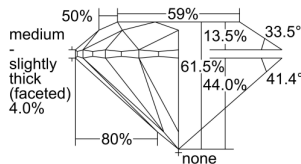

GIA®

FACSIMILE

GIA REPORT 5493738036

Verify this report at GIA.edu

GIA NATURAL DIAMOND DOSSIER®

June 24, 2024
GIA Report Number **5493738036**
Shape and Cutting Style ..... **Round Brilliant**
Measurements ..... **4.74 - 4.76 x 2.92 mm**

GRADING RESULTS

Carat Weight ..... **0.40 carat**
Color Grade ..... **D**
Clarity Grade **S11**
Cut Grade ..... **Excellent**

ADDITIONAL GRADING INFORMATION

Polish ..... **Excellent**
Symmetry ..... **Excellent**
Fluorescence ..... **None**
Clarity Characteristics..... **Crystal, Cloud, Feather**
Inscription(s): **GIA 5493738036**

PROPORTIONS

Profile to actual proportions

GRADING SCALES

GIA COLOR SCALE	GIA CLARITY SCALE	GIA CUT SCALE	
D	FLAWLESS	EXCELLENT	
E	INTERNALLY FLAWLESS		
F		VVS₁	VERY GOOD
G	VVS₂		
H	VS₁	GOOD	
I	VS₂		
J	S1₁	FAIR	
K	S1₂		
L	I₁	POOR	
M	I₂		
N	I₃		
O			
P			
Q			
R			
S			
T			
U			
V			
W			
X			
Y			
Z