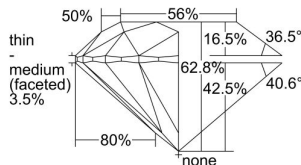

GIA®

FACSIMILE

GIA REPORT 5493739670

Verify this report at GIA.edu

GIA NATURAL DIAMOND DOSSIER®

June 25, 2024
GIA Report Number 5493739670
Shape and Cutting Style ..... Round Brilliant
Measurements ..... 4.59 - 4.62 x 2.89 mm

GRADING RESULTS

Carat Weight ..... 0.37 carat
Color Grade ..... K
Clarity Grade VS1
Cut Grade ..... Excellent

ADDITIONAL GRADING INFORMATION

Polish ..... Excellent
Symmetry ..... Excellent
Fluorescence ..... Faint
Clarity Characteristics ..... Feather, Pinpoint
Inscription(s): GIA 5493739670

PROPORTIONS

Profile to actual proportions