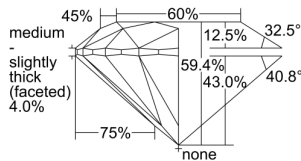

GIA®

FACSIMILE

GIA REPORT 5493740240

Verify this report at GIA.edu

GIA NATURAL DIAMOND DOSSIER®

June 25, 2024
GIA Report Number **5493740240**
Shape and Cutting Style ..... **Round Brilliant**
Measurements ..... **3.70 - 3.72 x 2.21 mm**

GRADING RESULTS

Carat Weight ..... **0.18 carat**
Color Grade ..... **F**
Clarity Grade **VVS2**
Cut Grade ..... **Excellent**

ADDITIONAL GRADING INFORMATION

Polish ..... **Excellent**
Symmetry ..... **Excellent**
Fluorescence ..... **Faint**
Clarity Characteristics..... **Cloud, Needle, Pinpoint**
Inspection(s): GIA 5493740240

PROPORTIONS

Profile to actual proportions

GRADING SCALES

GIA COLOR SCALE	GIA CLARITY SCALE	GIA CUT SCALE	
D	FLAWLESS	EXCELLENT	
E	INTERNALLY FLAWLESS		
F		VVS₁	VERY GOOD
G	VVS₂		
H	VS₁	GOOD	
I	VS₂		
J	SI₁	FAIR	
K	SI₂		
L	I₁	POOR	
M	I₂		
N	I₃		
O			
P			
Q			
R			
S			
T			
U			
V			
W			
X			
Y			
Z