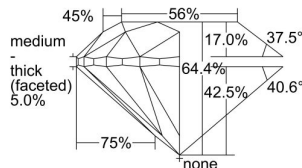

GIA®

FACSIMILE

GIA REPORT

5493769187

Verify this report at GIA.edu

GIA NATURAL DIAMOND DOSSIER®

June 27, 2024
GIA Report Number 5493769187
Shape and Cutting Style ..... Round Brilliant
Measurements ..... 4.17 - 4.20 x 2.70 mm

GRADING RESULTS

Carat Weight ..... 0.30 carat
Color Grade ..... E
Clarity Grade VS1
Cut Grade ..... Very Good

ADDITIONAL GRADING INFORMATION

Polish ..... Excellent
Symmetry ..... Excellent
Fluorescence ..... None
Clarity Characteristics ..... Feather, Pinpoint
Inscription(s): GIA 5493769187

PROPORTIONS

Profile to actual proportions

GRADING SCALES

GIA COLOR SCALE

COLORLESS	D
	E
	F
	G
	H
	I
	J
NEAR COLORLESS	K
	L
Faint	M
	N
	O
	P
	Q
Very Light	R
	S
	T
	U
	V
	W
	X
	Y
Light	Z

GIA CLARITY SCALE

FLAWLESS	VERY VERY SLIGHTLY INCLUDED	VVS₁	VVS₂	VS₁	VS₂	SI₁	SI₂	I₁	I₂	I₃	
											INTERNALLY FLAWLESS

GIA CUT SCALE

EXCELLENT
VERY GOOD
GOOD
FAIR
POOR