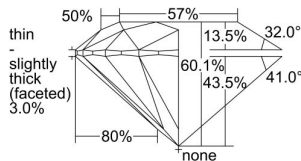

GIA®

FACSIMILE

GIA REPORT 5493769233

Verify this report at GIA.edu

GIA NATURAL DIAMOND DOSSIER®

June 27, 2024
GIA Report Number 5493769233
Shape and Cutting Style ..... Round Brilliant
Measurements ..... 4.49 - 4.52 x 2.71 mm

GRADING RESULTS

Carat Weight ..... 0.33 carat
Color Grade ..... G
Clarity Grade VS1
Cut Grade ..... Excellent

ADDITIONAL GRADING INFORMATION

Polish ..... Excellent
Symmetry ..... Excellent
Fluorescence ..... None
Clarity Characteristics ..... Cloud, Pinpoint
Inscription(s): GIA 5493769233

PROPORTIONS

Profile to actual proportions

GRADING SCALES

GIA COLOR SCALE	GIA CLARITY SCALE	GIA CUT SCALE	
D	FLAWLESS	EXCELLENT	
E	INTERNALLY FLAWLESS		
F		VVS₁	VERY GOOD
G	VVS₂		
H	VS₁	GOOD	
I	VS₂		
J	SI₁	FAIR	
K	SI₂		
L	I₁	POOR	
M	I₂		
N	I₃		
O			
P			
Q			
R			
S			
T			
U			
V			
W			
X			
Y			
Z