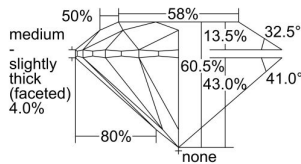

GIA®

FACSIMILE

GIA REPORT 5493783721

Verify this report at GIA.edu

GIA NATURAL DIAMOND DOSSIER®

June 28, 2024
GIA Report Number 5493783721
Shape and Cutting Style ..... Round Brilliant
Measurements ..... 4.02 - 4.03 x 2.43 mm

GRADING RESULTS

Carat Weight ..... 0.24 carat
Color Grade ..... H
Clarity Grade VS1
Cut Grade ..... Excellent

ADDITIONAL GRADING INFORMATION

Polish ..... Excellent
Symmetry ..... Excellent
Fluorescence ..... Faint
Clarity Characteristics..... Crystal, Pinpoint, Cloud
Inspection(s): GIA 5493783721

PROPORTIONS

Profile to actual proportions

GRADING SCALES

GIA COLOR SCALE	GIA CLARITY SCALE	GIA CUT SCALE	
D	FLAWLESS	EXCELLENT	
E	INTERNALLY FLAWLESS		
F		VVS₁	VERY GOOD
G	VVS₂		
H	VS₁	GOOD	
I	VS₂		
J	SI₁	FAIR	
K	SI₂		
L	I₁	POOR	
M	I₂		
N	I₃		
O			
P			
Q			
R			
S			
T			
U			
V			
W			
X			
Y			
Z