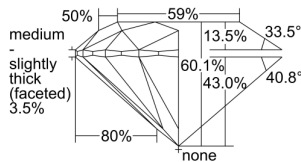

GIA®

FACSIMILE

GIA REPORT 5493787248

Verify this report at GIA.edu

GIA NATURAL DIAMOND DOSSIER®

June 28, 2024
GIA Report Number 5493787248
Shape and Cutting Style ..... Round Brilliant
Measurements ..... 4.76 - 4.78 x 2.87 mm

GRADING RESULTS

Carat Weight ..... 0.40 carat
Color Grade ..... H
Clarity Grade S11
Cut Grade ..... Excellent

ADDITIONAL GRADING INFORMATION

Polish ..... Excellent
Symmetry ..... Excellent
Fluorescence ..... None
Clarity Characteristics ..... Crystal, Cloud, Feather
Inspection(s): GIA 5493787248

PROPORTIONS

Profile to actual proportions

GRADING SCALES

GIA COLOR SCALE	GIA CLARITY SCALE	GIA CUT SCALE	
D	FLAWLESS	EXCELLENT	
E	INTERNALLY FLAWLESS		
F		VVS₁	VERY GOOD
G	VVS₂		
H	VS₁	GOOD	
I	VS₂		
J	S1₁	FAIR	
K	S1₂		
L	I₁	POOR	
M	I₂		
N	I₃		
O			
P			
Q			
R			
S			
T			
U			
V			
W			
X			
Y			
Z