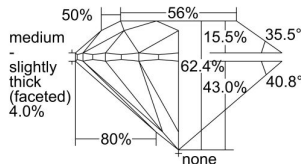

GIA®

FACSIMILE

GIA REPORT 5493790280

Verify this report at GIA.edu

GIA NATURAL DIAMOND DOSSIER®

July 01, 2024
GIA Report Number **5493790280**
Shape and Cutting Style ..... **Round Brilliant**
Measurements ..... **6.13 - 6.17 x 3.84 mm**

GRADING RESULTS

Carat Weight ..... **0.90 carat**
Color Grade ..... **L**
Clarity Grade **VS2**
Cut Grade ..... **Excellent**

ADDITIONAL GRADING INFORMATION

Polish ..... **Excellent**
Symmetry ..... **Excellent**
Fluorescence ..... **None**
Clarity Characteristics ..... **Crystal, Cloud**
Inscription(s): **GIA 5493790280**

PROPORTIONS

Profile to actual proportions

GRADING SCALES

GIA COLOR SCALE	GIA CLARITY SCALE	GIA CUT SCALE	
D	FLAWLESS	EXCELLENT	
E	INTERNALLY FLAWLESS		
F		VVS₁	VERY GOOD
G	VVS₂		
H	VS₁	GOOD	
I	VS₂		
J	SI₁	FAIR	
K	SI₂		
L	I₁	POOR	
M	I₂		
N	I₃		
O			
P			
Q			
R			
S			
T			
U			
V			
W			
X			
Y			
Z