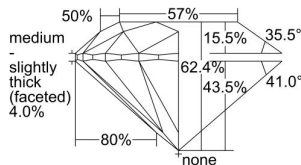

GIA®

FACSIMILE

GIA REPORT 5493803028

Verify this report at GIA.edu

GIA NATURAL DIAMOND DOSSIER®

July 02, 2024
GIA Report Number **5493803028**
Shape and Cutting Style ..... **Round Brilliant**
Measurements ..... **5.81 - 5.84 x 3.63 mm**

GRADING RESULTS

Carat Weight ..... **0.76 carat**
Color Grade ..... **G**
Clarity Grade **VS1**
Cut Grade ..... **Excellent**

ADDITIONAL GRADING INFORMATION

Polish ..... **Excellent**
Symmetry ..... **Excellent**
Fluorescence ..... **Faint**
Clarity Characteristics..... **Crystal, Cloud, Pinpoint**
Inscription(s): **GIA 5493803028**

PROPORTIONS

Profile to actual proportions

GRADING SCALES

GIA COLOR SCALE

COLORLESS	D
	E
	F
	G
	H
	I
	J
NEAR COLORLESS	K
	L
FAIN	M
	N
	O
	P
VERY LIGHT	Q
	R
	S
	T
	U
	V
	W
	X
	Y
LIGHT	Z

GIA CLARITY SCALE

FLAWLESS	INTERNAL FLAWLESS	
		FLAWLESS
VERY VERY SLIGHTLY INCLUDED	VVS₁	
	VVS₂	
VERY SLIGHTLY INCLUDED	VS₁	
	VS₂	
SLIGHTLY INCLUDED	SI₁	
	SI₂	
INCLUDED	I₁	
	I₂	
	I₃	

GIA CUT SCALE

EXCELLENT
VERY GOOD
GOOD
FAIR
POOR