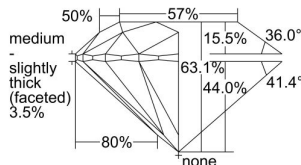

GIA®

FACSIMILE

GIA REPORT 5493803664

Verify this report at GIA.edu

GIA NATURAL DIAMOND DOSSIER®

July 01, 2024
GIA Report Number 5493803664
Shape and Cutting Style ..... Round Brilliant
Measurements ..... 4.22 - 4.28 x 2.68 mm

GRADING RESULTS

Carat Weight ..... 0.30 carat
Color Grade I
Clarity Grade VS1
Cut Grade ..... Excellent

ADDITIONAL GRADING INFORMATION

Polish ..... Excellent
Symmetry ..... Very Good
Fluorescence ..... None
Clarity Characteristics ..... Feather, Needle, Pinpoint
Inscription(s): GIA 5493803664

PROPORTIONS

Profile to actual proportions

GRADING SCALES

GIA COLOR SCALE	GIA CLARITY SCALE	GIA CUT SCALE	
D	FLAWLESS	EXCELLENT	
E	INTERNALLY FLAWLESS		
F		VVS₁	VERY GOOD
G	VVS₂		
H	VS₁	GOOD	
I	VS₂		
J	SI₁	FAIR	
K	SI₂		
L	I₁	POOR	
M			
N			
O	I₂		
P			
Q			
R	I₃		
S			
T			
U			
V			
W			
X			
Y			
Z