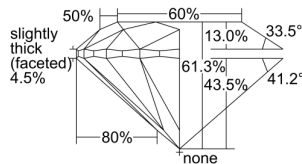

GIA®

FACSIMILE

GIA REPORT

5493803734

Verify this report at GIA.edu

GIA NATURAL DIAMOND DOSSIER®

July 01, 2024
GIA Report Number 5493803734
Shape and Cutting Style ..... Round Brilliant
Measurements ..... 4.29 - 4.32 x 2.63 mm

GRADING RESULTS

Carat Weight ..... 0.30 carat
Color Grade ..... D
Clarity Grade S11
Cut Grade ..... Excellent

ADDITIONAL GRADING INFORMATION

Polish ..... Excellent
Symmetry ..... Excellent
Fluorescence ..... None
Clarity Characteristics ..... Crystal
Inscription(s): GIA 5493803734

PROPORTIONS

Profile to actual proportions

GRADING SCALES

GIA COLOR SCALE

COLOURESS	D
	E
	F
	G
	H
	I
	J
NEAR COLOURESS	K
	L
Faint	M
	N
	O
	P
	R
	S
	T
	U
	V
	W
	X
	Y
Light	Z

GIA CLARITY SCALE

VERY VERY SLIGHTLY INCLUDED	FLAWLESS
	INTERNALLY FLAWLESS
VERY SLIGHTLY INCLUDED	VVS₁
	VVS₂
SLIGHTLY INCLUDED	VS₁
	VS₂
INCLUDED	I₁
	I₂
	I₃

GIA CUT SCALE

EXCELLENT
VERY GOOD
GOOD
FAIR
POOR